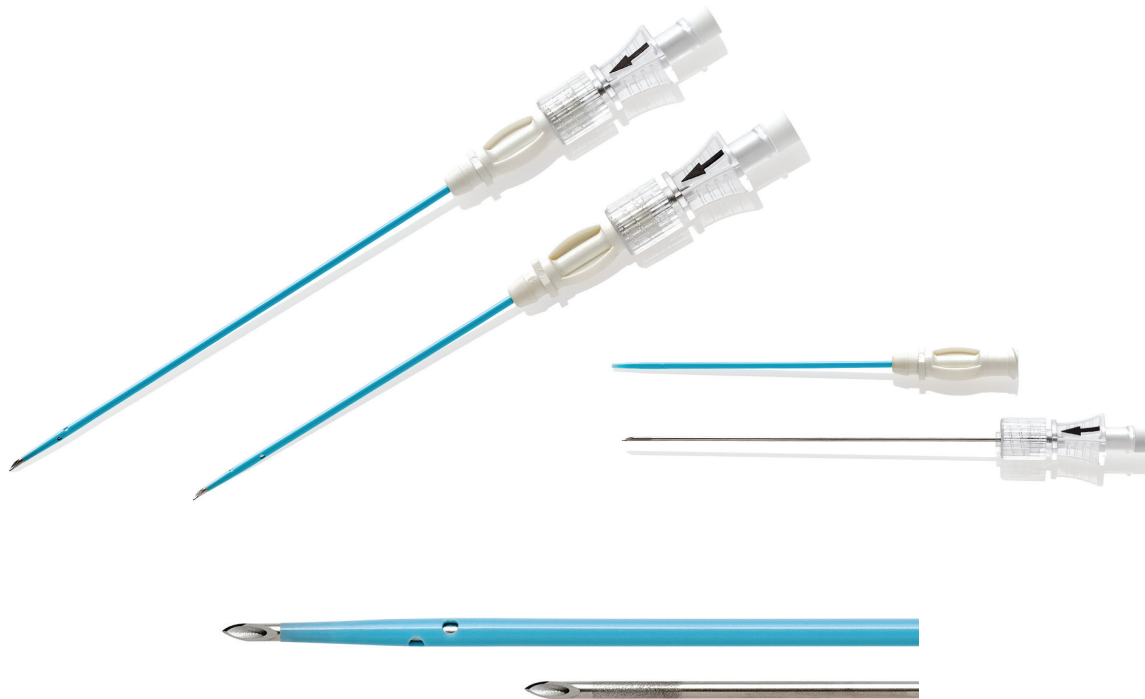

**Slip Fit,  
Luer Lock**

Hub Options

**Tapered Tip**

Tip Design

**5F**

French Sizes

**Straight**

Configuration

Drainage

LUER LOCK		
CESLL5070	5F X 7CM BREEZE® CENTESIS DRAINAGE, STRAIGHT	10/BOX
CESLL5100	5F X 10CM BREEZE® CENTESIS DRAINAGE, STRAIGHT	10/BOX

SLIP FIT		
CESSF5070	5F X 7CM BREEZE® CENTESIS DRAINAGE, STRAIGHT	10/BOX
CESSF5100	5F X 10CM BREEZE® CENTESIS DRAINAGE, STRAIGHT	10/BOX

**CONTENTS:**  
(1) Centesis Drainage Catheter  
(1) End Cap

Refer to the Table of Contents for Important Risk Information regarding this device.